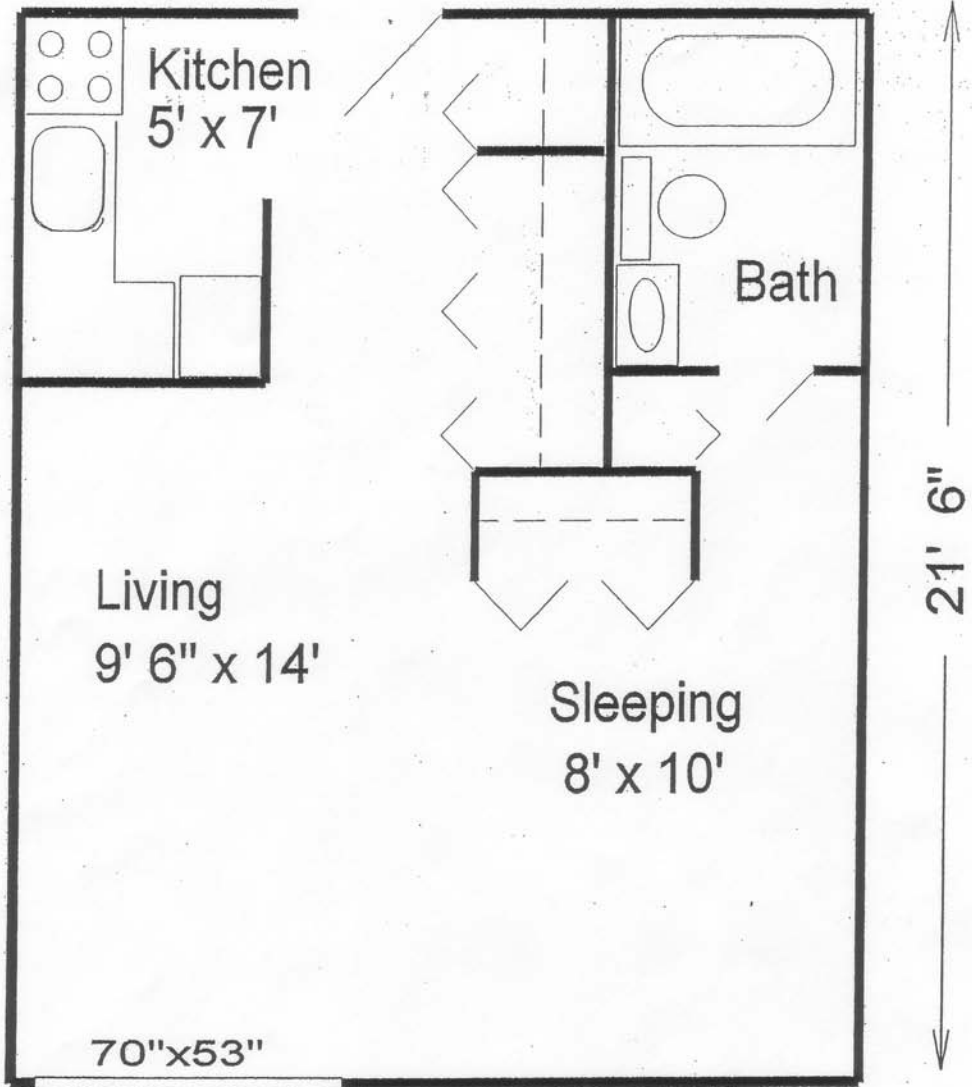

Culpepper Garden Efficiency

398 sq ft avg